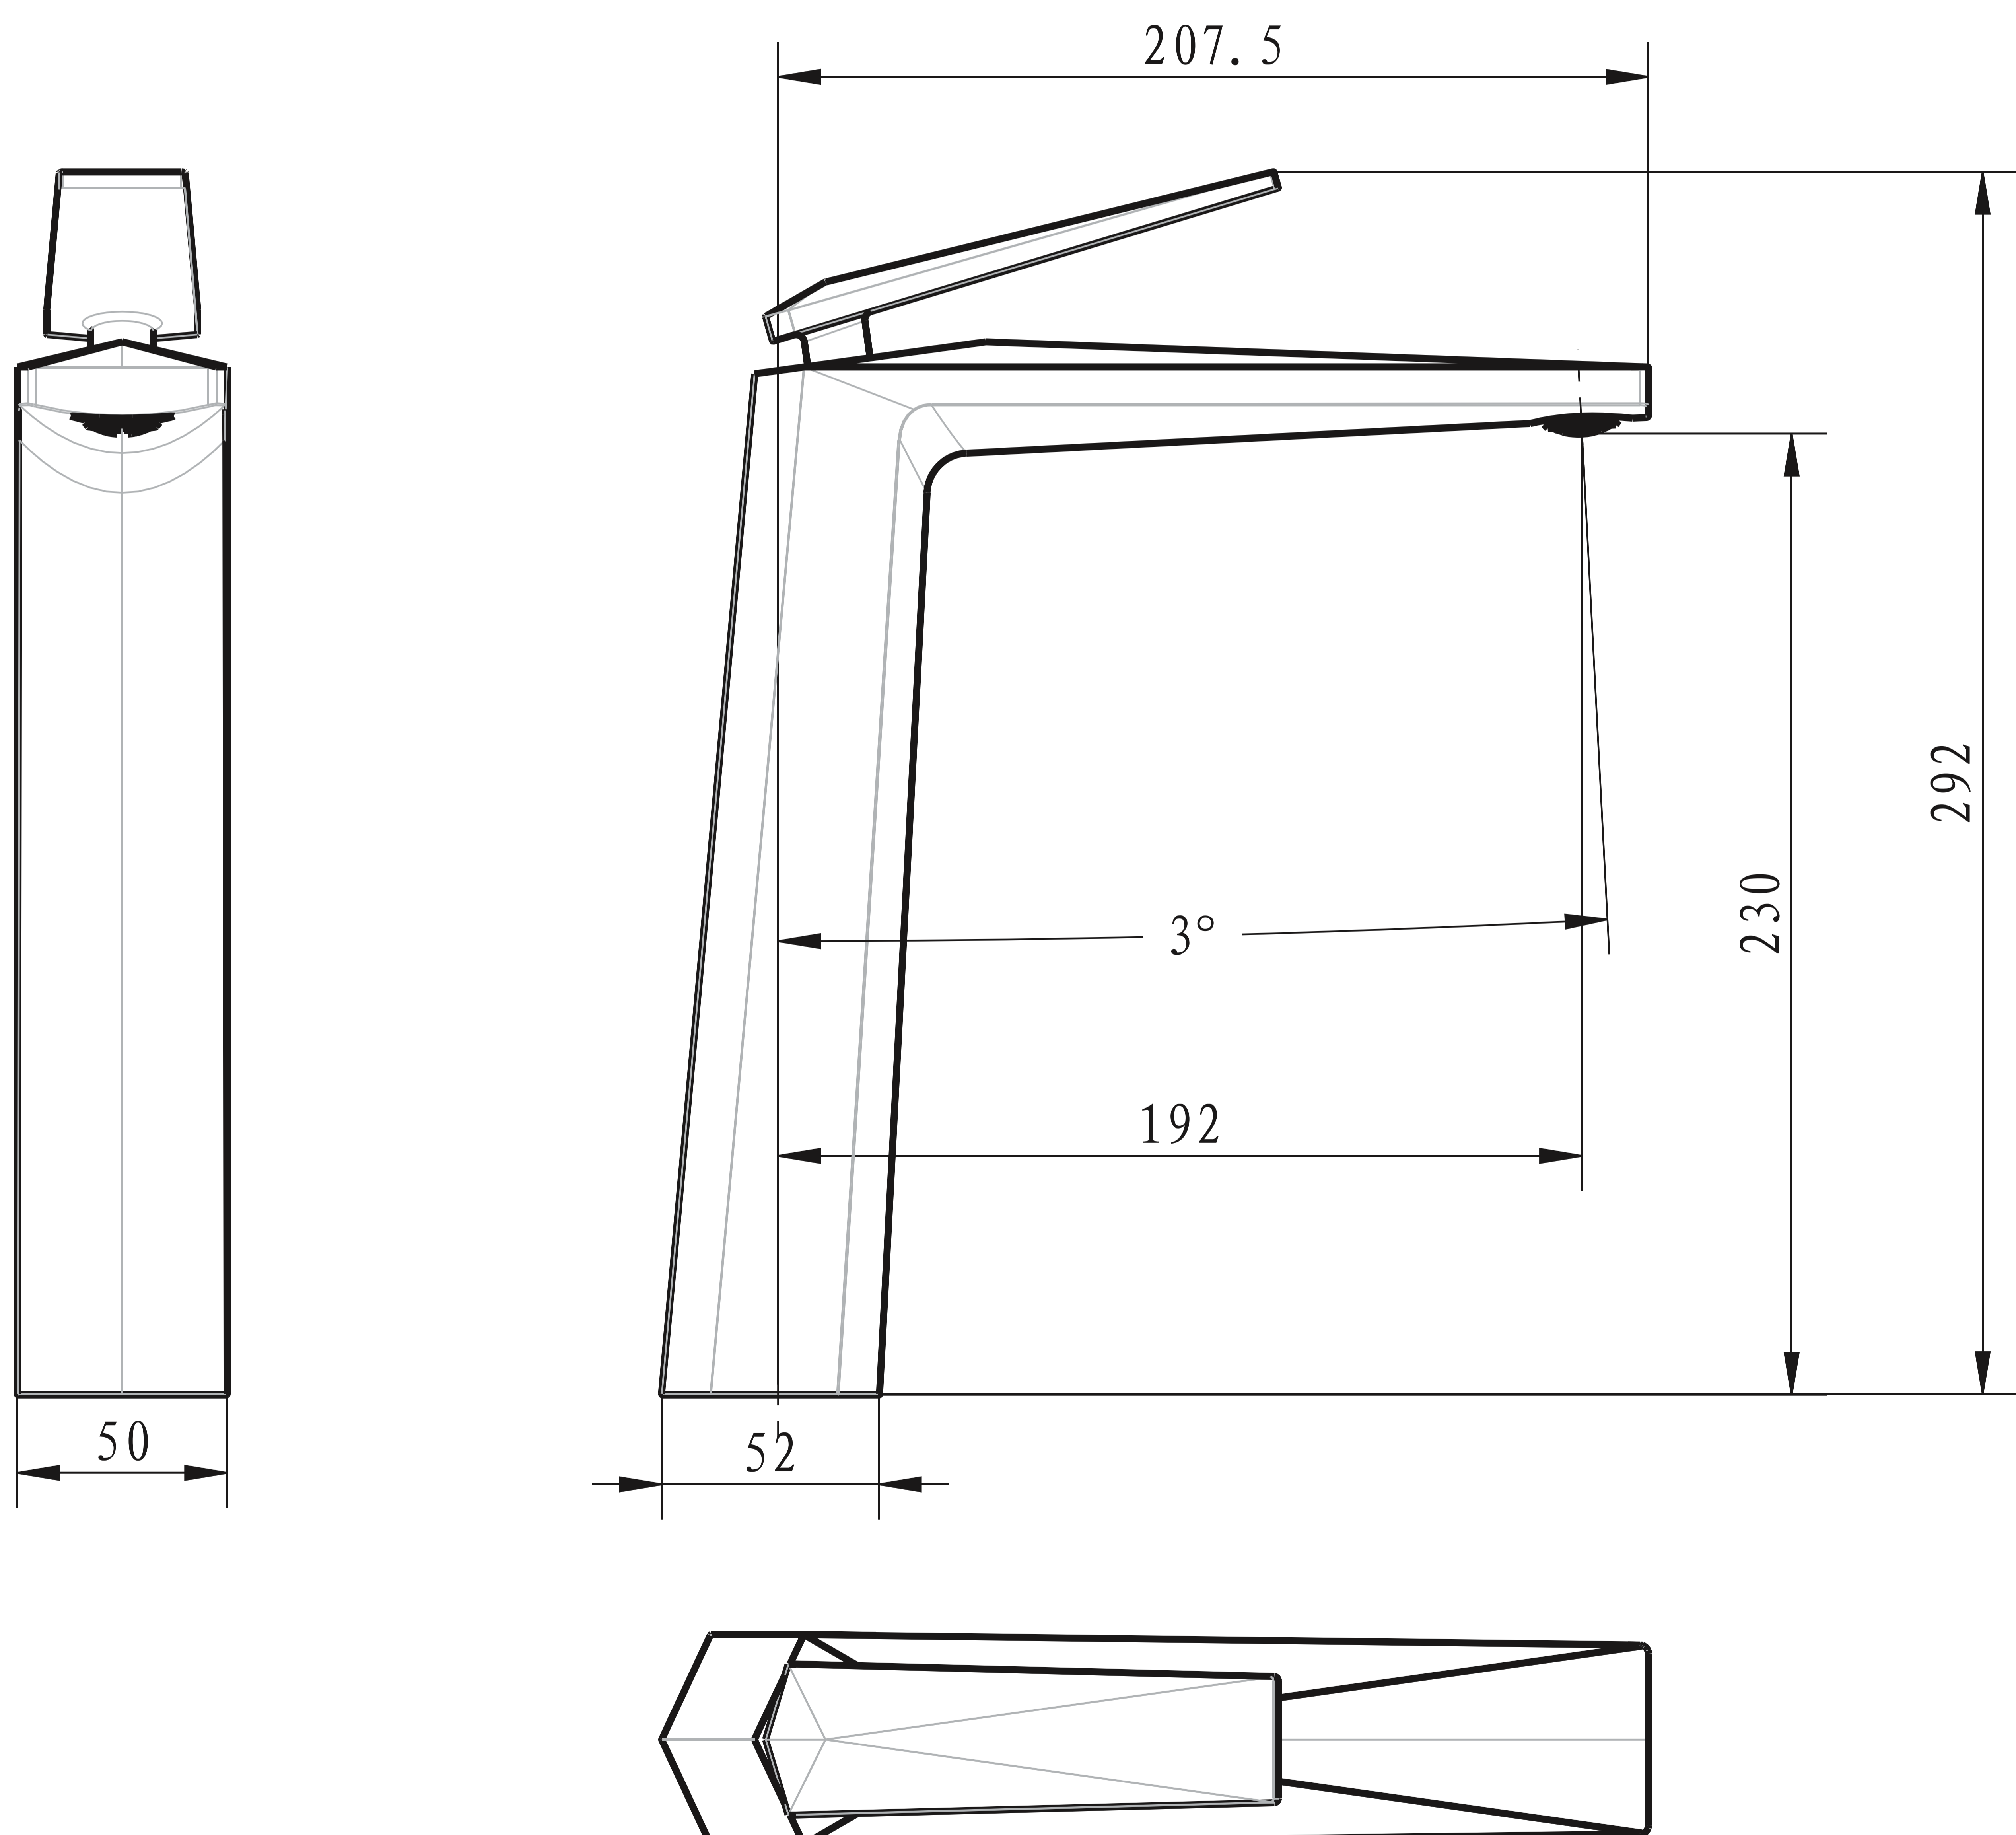

Tall Brass Basin Mixer

Product Code : 2512

Technical Drawing

All dimension are in **mm**